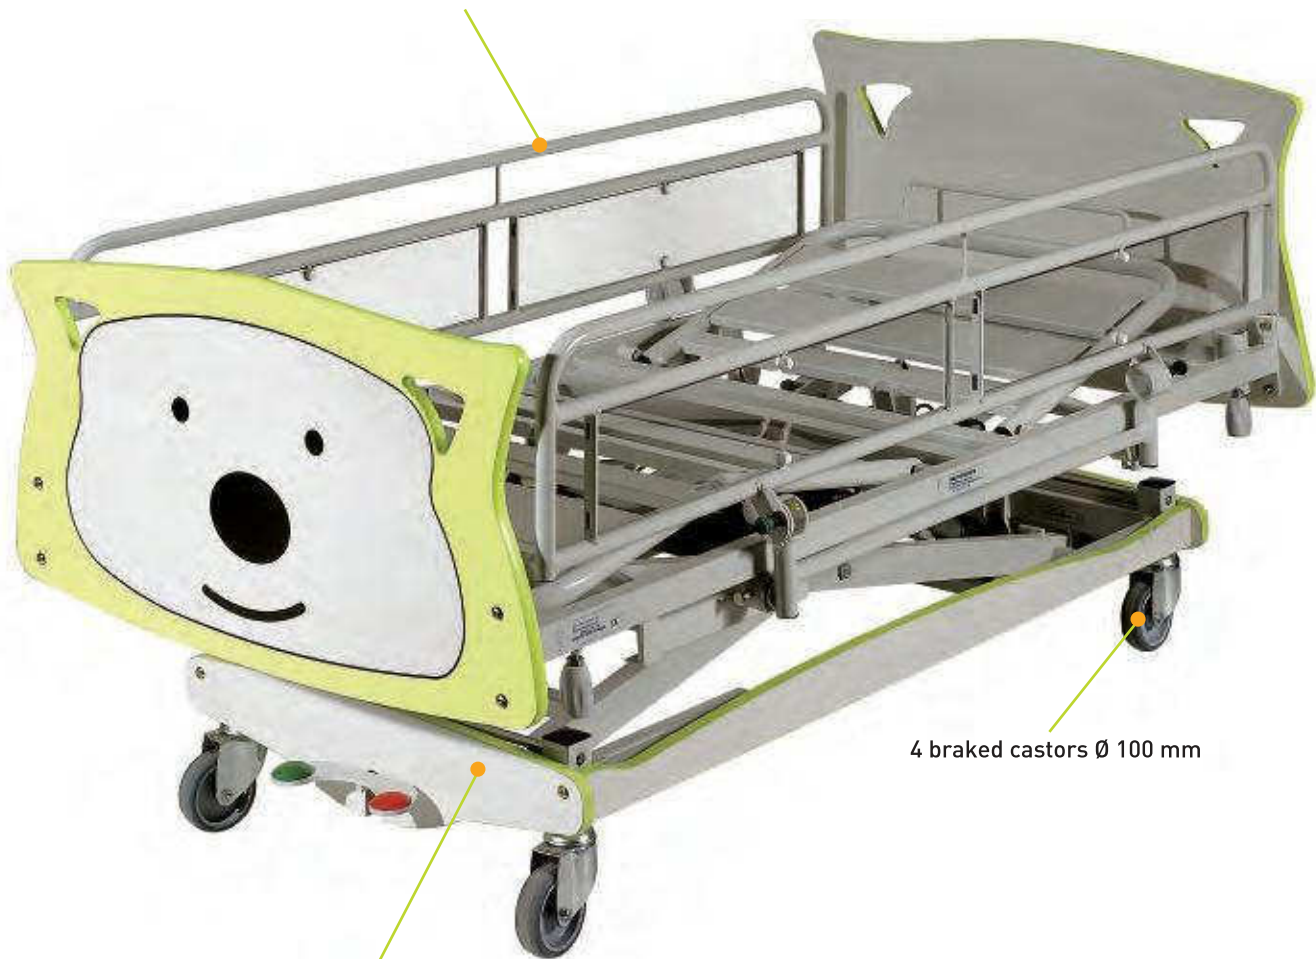

Pediatrics

Bambino Bed

ref. 4700 L S1 2 PE

The 4 to
10 years old
children bed

Folding "Plexiglas" side rails
horizontal fitting (epoxy finish),

4 braked castors \varnothing 100 mm

Two-coloured melamineted
base structure

Model shown: Mistigri H/F board, base structure & side rails "Plexiglas"

Mattress platform:

- Metallic slats

Technical specifications

- Electric equipment with ingress protection : IP66
- Electric variable height (crosspiece system), 6 000 Newton:
 - Minimum height: 29.5 cm
 - Maximum height: 89.5 cm,
- Tubular base section, (50 x 30) and (40 x 30 mm), epoxy finish: RAL GREY 7035
- Adjustable wall saver,
- 4 braked castors Ø 100 mm
- Tubular platform, 40 x 30 mm, mattress 160 x 80 cm, epoxy finish. It is equipped with:
 - Welded metal slats
 - Bilateral fitments for lifting pole,
- Electric backrest, 70° angle , 2 500 Newton,
- Manual leg elevation by double ratchets, angle 20°

Options and Accessories

- Lifting pole (Epoxy finish),
- Fitting for IV Rod with adapter on fitting for lifting pole,
- Folding metallic side rails horizontal fitting (epoxy finish), complying with the NF EN 747-1 standards (Free space between the rungs from 60 to 75 mm),
- Folding "Plexiglas" side rails horizontal fitting (epoxy finish), complying with the NF EN 747-1 standards (full & transparent),
- Central locking for 4 castors, without directional castor,
- Electric leg elevation,
- Electric knee break,
- "Liberty" mattress, reference 4064 002,
- Two coloured "BAMBINO" or "MISTIGRI" head and foot boards,
- Two-coloured melaminated base structure