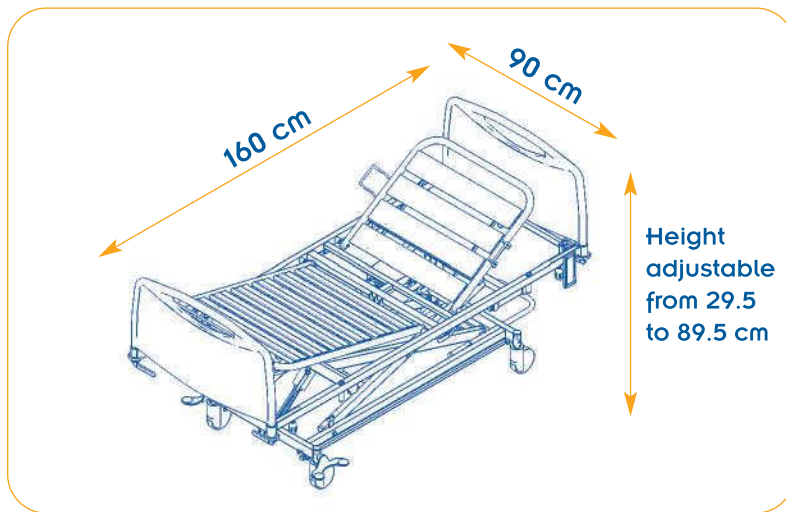

Pediatrics

Bambino Bed

ref. 4700 L S1 2 PE

The 4 to
10 years old
children bed

Folding "Plexiglas" side rails
horizontal fitting (epoxy finish),

4 braked castors \varnothing 100 mm

Two-coloured melamineted
base structure

Model shown: Mistigri H/F board, base structure & side rails "Plexiglas"

Mattress platform:

- Metallic slats

Technical specifications

- Electric equipment with ingress protection : IP66
- Electric variable height (crosspiece system), 6 000 Newton:
 - Minimum height: 29.5 cm
 - Maximum height: 89.5 cm,
- Tubular base section, (50 x 30) and (40 x 30 mm), epoxy finish: RAL GREY 7035
- Adjustable wall saver,
- 4 braked castors Ø 100 mm
- Tubular platform, 40 x 30 mm, mattress 160 x 80 cm, epoxy finish. It is equipped with:
 - Welded metal slats
 - Bilateral fitments for lifting pole,
- Electric backrest, 70° angle , 2 500 Newton,
- Manual leg elevation by double ratchets, angle 20°

Options and Accessories

- Lifting pole (Epoxy finish),
- Fitting for IV Rod with adapter on fitting for lifting pole,
- Folding metallic side rails horizontal fitting (epoxy finish), complying with the NF EN 747-1 standards (Free space between the rungs from 60 to 75 mm),
- Folding "Plexiglas" side rails horizontal fitting (epoxy finish), complying with the NF EN 747-1 standards (full & transparent),
- Central locking for 4 castors, without directional castor,
- Electric leg elevation,
- Electric knee break,
- "Liberty" mattress, reference 4064 002,
- Two coloured "BAMBINO" or "MISTIGRI" head and foot boards,
- Two-coloured melaminated base structure