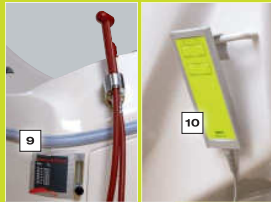

7 Fill in spout with integrable inlet of bath additive.

8 The hydro-massage system is a fully adjustable patented 2 jet system. It is self emptying and can be disinfected.

10 Remote control